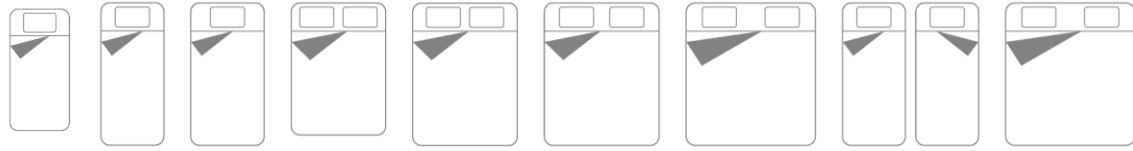

BASE INFORMATION

UPHPLB Non-recessed Platform Base upholstered in Iceland Fabric

0800 242 327
commercial@ahbeard.com
www.ahbeardcommercial.com

COMMERCIAL

ADDITIONAL INFORMATION

SUDIMA
HOTELS

SIZING CHART

Single 915 x 1880mm	Long Single 915 x 2030mm	King Single 1070 x 2030mm	Double 1380 x 1880mm	Queen 1530 x 2030mm	King 1680 x 2030mm	Super King 1830 x 2030mm	Split King 1830 x 2030mm	Californian King 2030 x 2030mm
------------------------	-----------------------------	------------------------------	-------------------------	------------------------	-----------------------	-----------------------------	-----------------------------	-----------------------------------